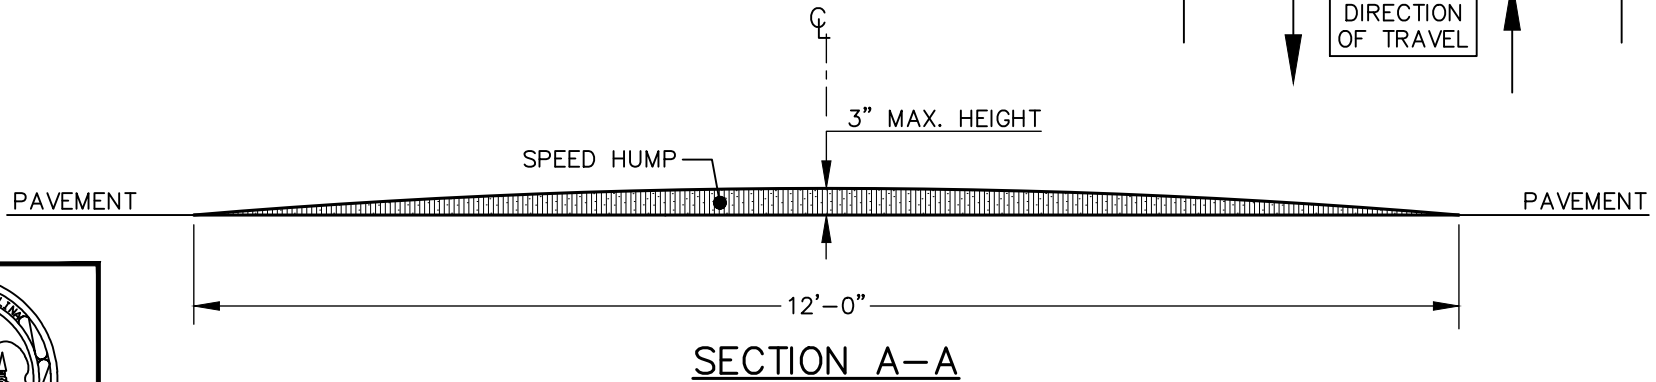

NOTE:
 PARABOLIC SPEED HUMPS ARE NOT TO BE USED ON PUBLIC OR PRIVATE STREETS AND SHOULD ONLY BE USED IN PAVED AREAS OUTSIDE OF STREETS, SUCH AS PARKING LOTS.

SPEED HUMP (HORIZONTAL)

12" SOLID WHITE THERMOPLASTIC
 "SHARK'S TOOTH"

STANDARD PAVEMENT UNDULATION (PARABOLIC SPEED HUMP)

DETAIL No.

3400.01

EFFECTIVE: 07/01/21