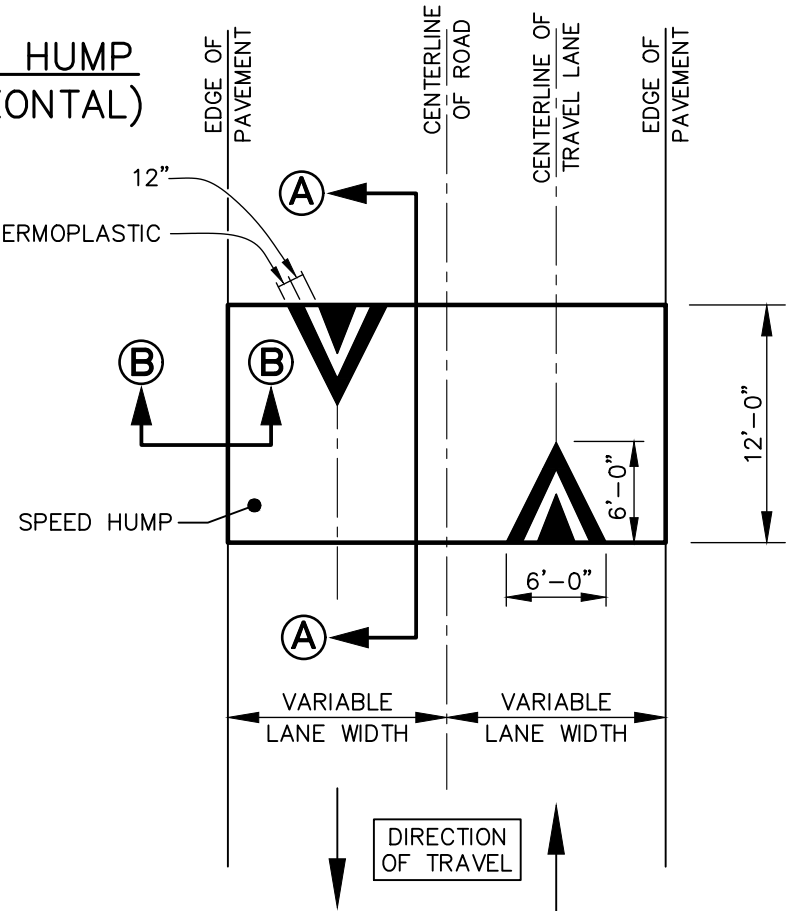

NOTE:
 PARABOLIC SPEED HUMPS ARE NOT TO BE USED ON PUBLIC OR PRIVATE STREETS AND SHOULD ONLY BE USED IN PAVED AREAS OUTSIDE OF STREETS, SUCH AS PARKING LOTS.

SPEED HUMP (HORIZONTAL)

12" SOLID WHITE THERMOPLASTIC
 "SHARK'S TOOTH"

STANDARD PAVEMENT UNDULATION (PARABOLIC SPEED HUMP)

DETAIL No.

3400.01

EFFECTIVE: 07/01/21