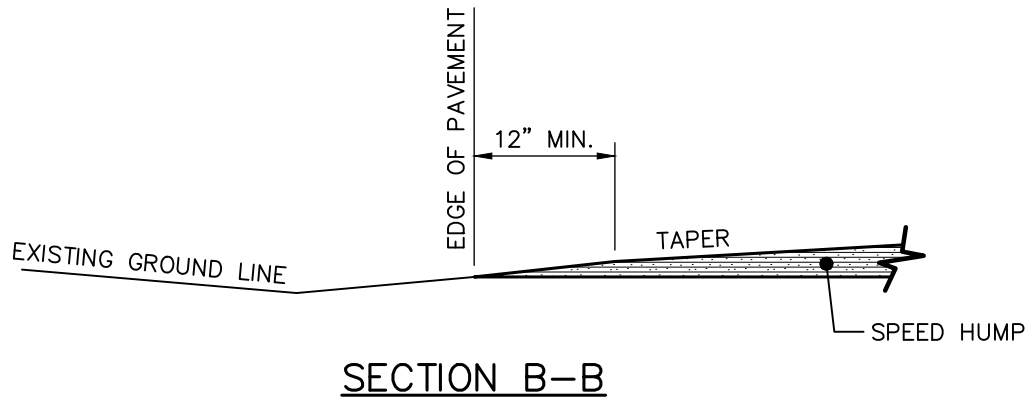

NOTE:
 PARABOLIC SPEED HUMPS ARE NOT TO BE USED ON PUBLIC OR PRIVATE STREETS AND SHOULD ONLY BE USED IN PAVED AREAS OUTSIDE OF STREETS, SUCH AS PARKING LOTS.

SPEED HUMP (HORIZONTAL)

12" SOLID WHITE THERMOPLASTIC
 "SHARK'S TOOTH"

STANDARD PAVEMENT UNDULATION (PARABOLIC SPEED HUMP)

DETAIL No.

3400.01

EFFECTIVE: 07/01/21