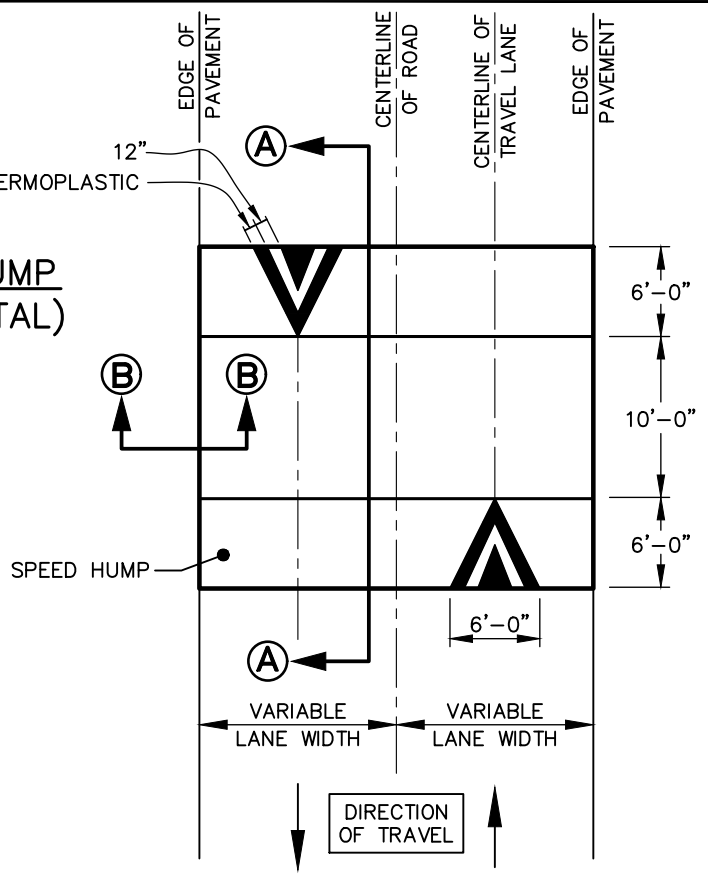

**NOTE:**  
 FLAT-TOP SPEED HUMPS ARE FOR USE  
 ON PUBLIC AND PRIVATE STREETS.

12" SOLID WHITE THERMOPLASTIC  
 "SHARK'S TOOTH"

**SPEED HUMP  
 (HORIZONTAL)**

**STANDARD PAVEMENT UNDULATION  
 (FLAT TOP SPEED HUMP)**