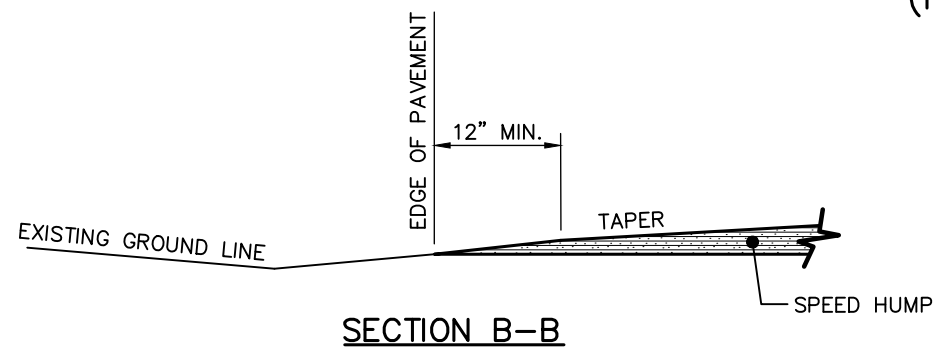

**NOTE:**  
 FLAT-TOP SPEED HUMPS ARE FOR USE  
 ON PUBLIC AND PRIVATE STREETS.

12" SOLID WHITE THERMOPLASTIC  
 "SHARK'S TOOTH"

**SPEED HUMP  
 (HORIZONTAL)**

**STANDARD PAVEMENT UNDULATION  
 (FLAT TOP SPEED HUMP)**