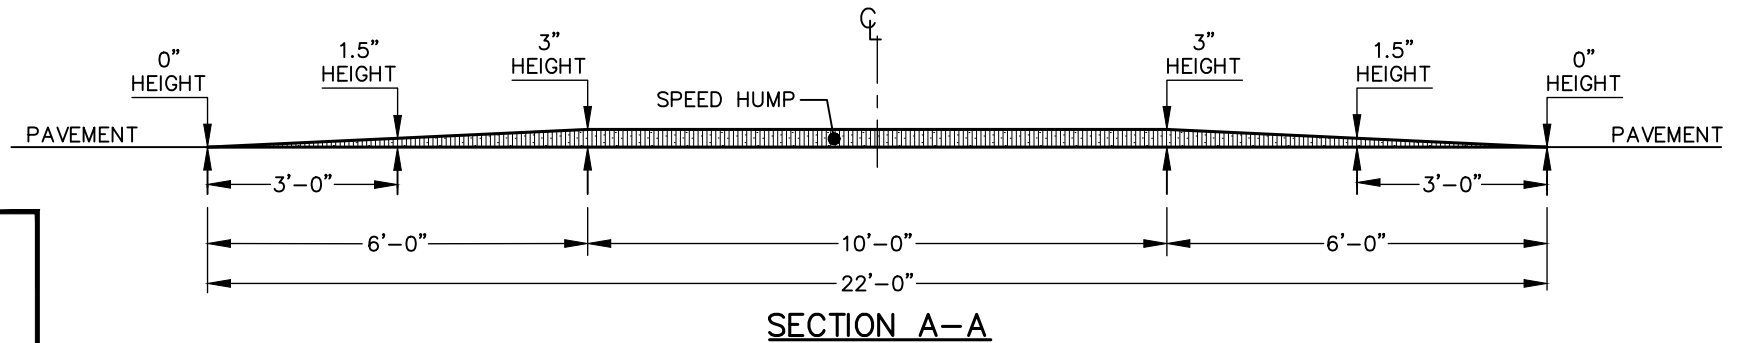

**NOTE:**  
 FLAT-TOP SPEED HUMPS ARE FOR USE  
 ON PUBLIC AND PRIVATE STREETS.

12" SOLID WHITE THERMOPLASTIC  
 "SHARK'S TOOTH"

**SPEED HUMP  
 (HORIZONTAL)**

**STANDARD PAVEMENT UNDULATION  
 (FLAT TOP SPEED HUMP)**

DETAIL No.  
 3400.02