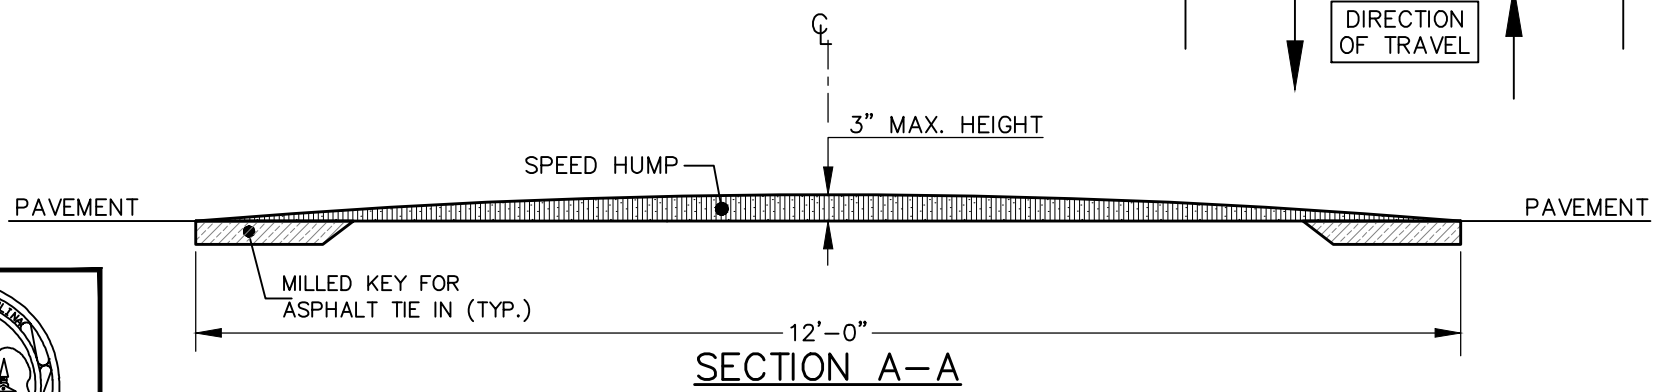

NOTE:
 PARABOLIC SPEED HUMPS ARE NOT TO BE USED ON PUBLIC RIGHT OF WAYS AND SHOULD ONLY BE USED IN PAVED AREAS OUTSIDE OF STREETS, SUCH AS IN PARKING LOTS.

SPEED HUMP

12" SOLID WHITE THERMOPLASTIC "SHARK'S TOOTH"

EFFECTIVE: 07/01/22

STANDARD PAVEMENT UNDULATION (PARABOLIC SPEED HUMP - OUTSIDE OF RIGHT OF WAY)

DETAIL No.
 3400.04