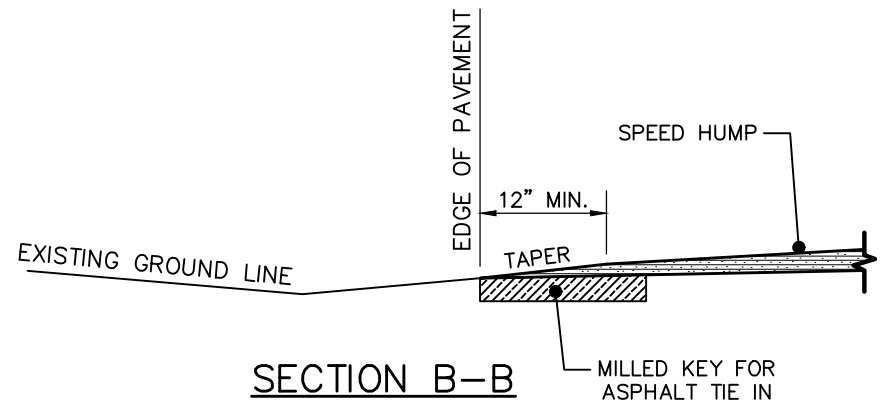

NOTE:
 PARABOLIC SPEED HUMPS ARE NOT TO BE USED ON PUBLIC RIGHT OF WAYS AND SHOULD ONLY BE USED IN PAVED AREAS OUTSIDE OF STREETS, SUCH AS IN PARKING LOTS.

SPEED HUMP

12" SOLID WHITE THERMOPLASTIC "SHARK'S TOOTH"

EFFECTIVE: 07/01/22

STANDARD PAVEMENT UNDULATION (PARABOLIC SPEED HUMP - OUTSIDE OF RIGHT OF WAY)

DETAIL No.
 3400.04