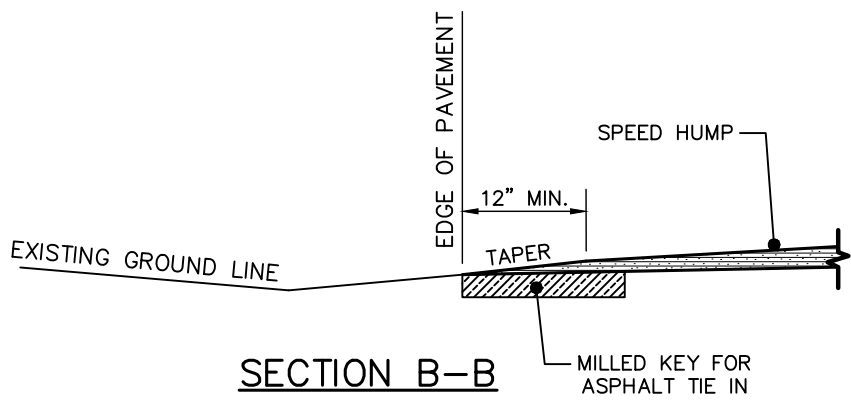

NOTE:
 PARABOLIC SPEED HUMPS ARE NOT TO BE USED ON PUBLIC RIGHT OF WAYS AND SHOULD ONLY BE USED IN PAVED AREAS OUTSIDE OF STREETS, SUCH AS IN PARKING LOTS.

SPEED HUMP

12" SOLID WHITE THERMOPLASTIC "SHARK'S TOOTH"

EFFECTIVE:07/01/24

**STANDARD PAVEMENT UNDULATION
 (PARABOLIC SPEED HUMP - OUTSIDE OF RIGHT OF WAY)**

DETAIL No.
 3400.03